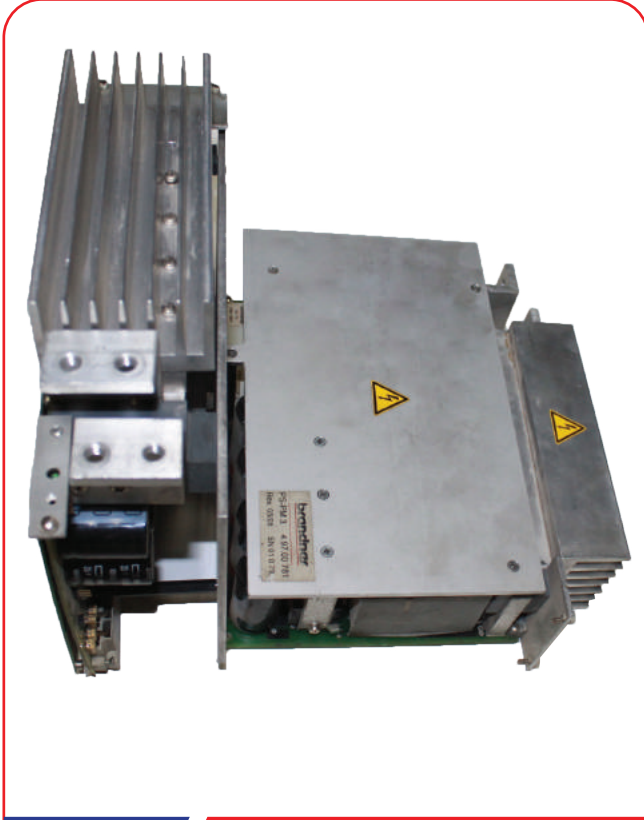

Vdw Ps Pm Kartı
(Power Module)